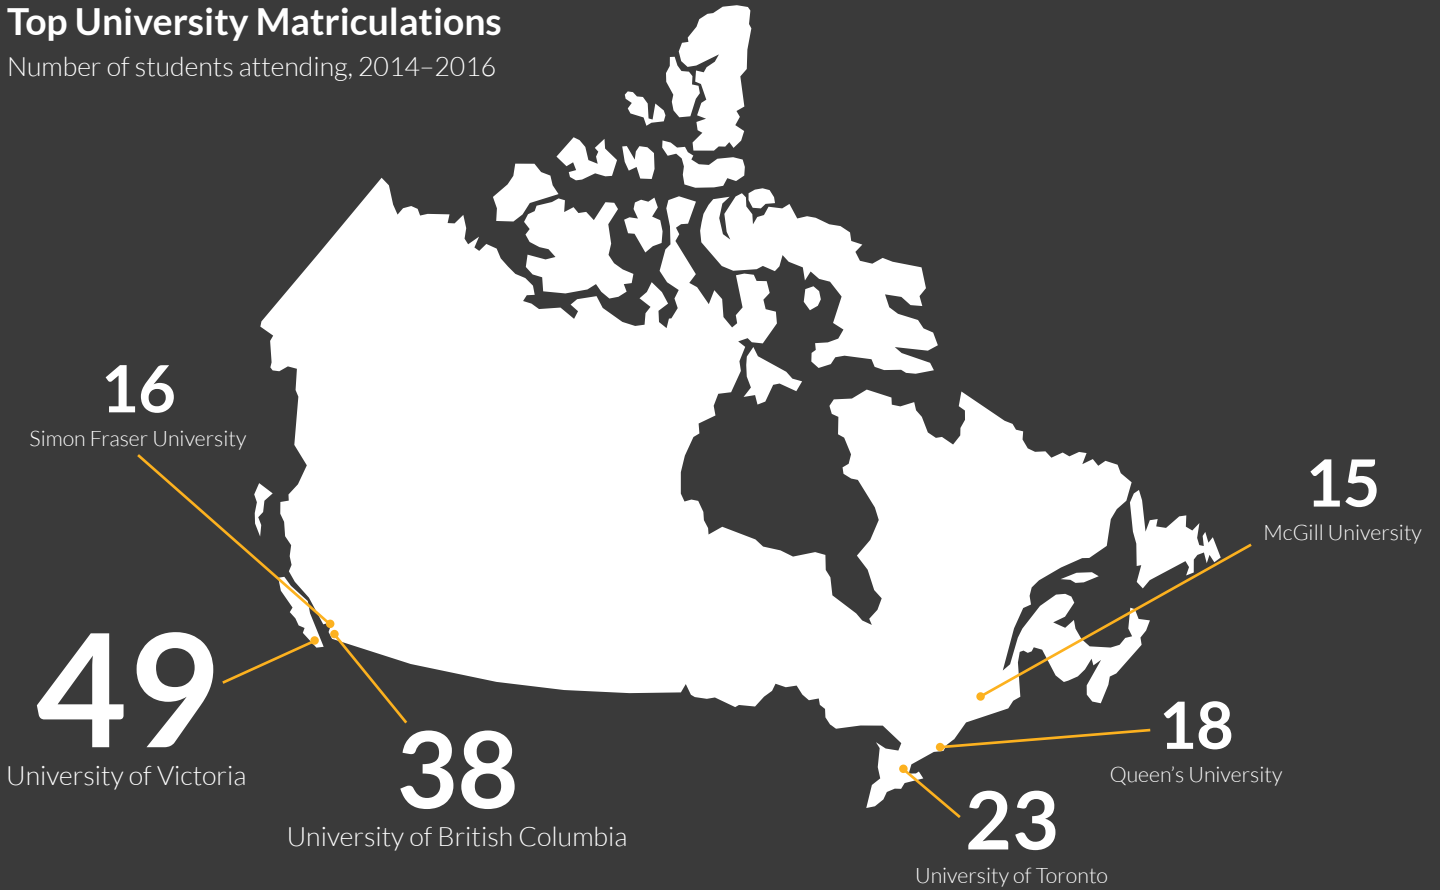

# SHAWNIGAN LAKE SCHOOL

## Top University Matriculations

Number of students attending, 2014–2016

73

**% of total 2014–2016 graduates attending universities in Canada**

Top 10 Schools

University of Victoria, University of British Columbia, McGill University, Queen's University, Western University, Simon Fraser University, University of Toronto, Dalhousie University, Carleton University, University of Alberta

11

**% of total 2014–2016 graduates attending universities in the United States**

Top 10 Schools

University of Southern California, University of Washington, University of San Diego, Brown University, Boston University, Northeastern University, Middlebury College, Georgetown University, American Academy of Dramatic Arts, University of Virginia

### INTERNATIONAL

European University Barcelona	Instituto Tecnológico de Monterrey	Thammasat University	University of Sydney
École Hôtelière de Lausanne	Les Roches Hotel Management School	Universität Freiburg	University of Tasmania
Hong Kong University of Science and Technology	Monash University	University of Hong Kong	
Instituto Tecnológico, Mexico	Swiss Hotel Management School, Switzerland	University of Melbourne	
	Stellenbosch University	University of Queensland	